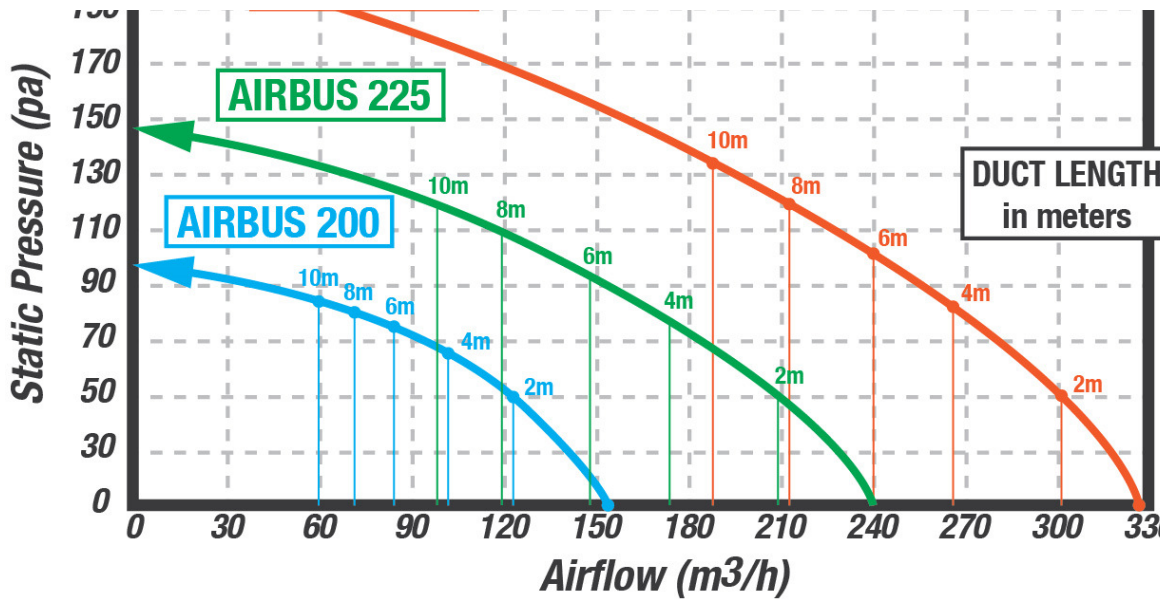

<<http://ventair.com.au/wp-content/uploads/Airbus-Air-Pressure-Graph.jpg>>