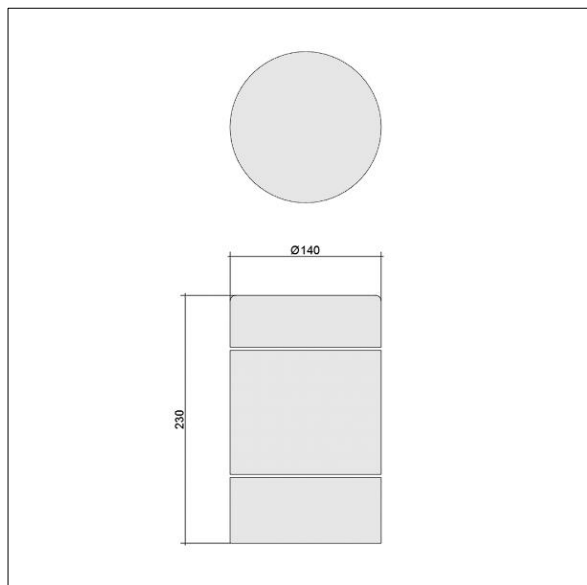

Electronic, fixed output control gear for LED. Complete with 4000K LED

Dimensions: Ø140 x 230 mm

Luminaire input power: 28 W

Weight: 2.3 kg

TLA_CHAR_F_HEAD_AL.jpg

TLA_CHAR_M_HEAD.wmf

TLAU_96646244.ltd

Lamp position: STD - standard

Light Source: LED

Luminaire luminous flux*: 2216 lm

Luminaire efficacy*: 79 lm/W

Lamp efficacy: 79 lm/W

Colour Rendering Index min.: 80

LOR: 1,00 ULOR: 0,46 DLOR: 0,54

Ballast: 1 x 96650156 DRV OS OT 50W 700mA 74V F