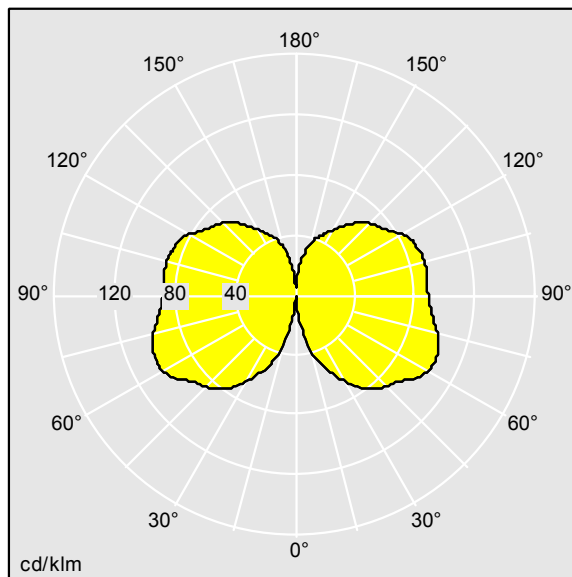

Electronic, fixed output control gear for LED. Complete with 4000K LED

Dimensions: Ø140 x 230 mm

Luminaire input power: 28 W

Weight: 2.3 kg

TLA_CHAR_F_HEAD_AL.jpg

TLA_CHAR_M_HEAD.wmf

TLAU_96646244.ltd

Lamp position: STD - standard

Light Source: LED

Luminaire luminous flux*: 2216 lm

Luminaire efficacy*: 79 lm/W

Lamp efficacy: 79 lm/W

Colour Rendering Index min.: 80

LOR: 1,00 ULOR: 0,46 DLOR: 0,54

Ballast: 1 x 96650156 DRV OS OT 50W 700mA 74V F

Correlated colour temperature: 4000 Kelvin

Chromaticity tolerance (initial MacAdam): 3

Rated median useful life*:

L90 50000h at 25°C

Luminaire input power*: 28 W

Dimming: FO

All values marked with an * are rated values. Thorn uses tried and tested components from leading suppliers, however there may be isolated instances of technology-related failures of individual LEDs during the rated product lifetime. International standards set the tolerance in initial flux and connected load at $\pm 10\%$. Unless stated otherwise, the values apply to an ambient temperature of 25°C.