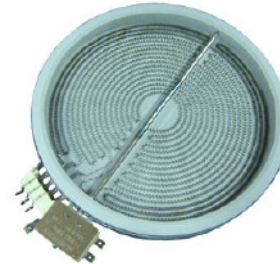

10.51311.043

2300/1600/800W Tri Ceramic Pad Element 230mm
(389072322E)