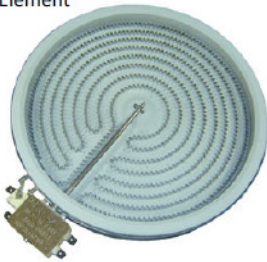

10.51111.001

2300W Ceramic Pad Element
(3740637-21/4
NZ75360)