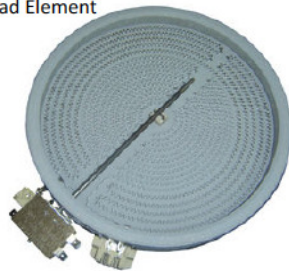

10.51211.403

2200W Dual Ceramic Pad Element
(FP532698)