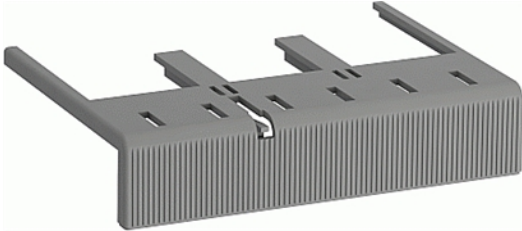

# Catalogue No: CA9-TS750L

## TERMINAL SHROUDS FOR CA9-580/750

Motor Control and Drives > Motor Starting and Protection > Contactors > Sprecher + Schuh Contactors > Accessories and Spares > CA9 Accessories

### Terminal Shrouds for CA9-580/750

- Three different contactor families provide a wide variety of contactor sizes, offering economy and selection
- Compact dimensions saves panel space

Representative Photo Only  
(actual product may vary based on configuration selections)

#### SPECIFICATIONS

Component Type Motor Control and Drives	Accessory
Contactors Accessory / Spare Part Type	Terminal Shrouds
Compatible Contactor Series	CA9-580 compatible CA9-750