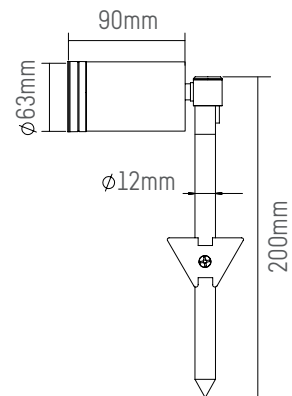

NEWPORT SPIKE

SL7261

FEATURES

- * Garden spike light
- * Machined 316L grade stainless steel body or extruded aluminium body
- * Powder coated finish (Silver, Black)
- * 90° adjustable head
- * Tempered glass diffuser
- * GU5.3 lamp base
- * Lamp not included
- * 12V AC or DC driver required
- * IP65 waterproof
- * Available fitting colours: Silver, Black, Stainless Steel, Anodized Silver

LED LAMP OPTION

- * MR16 LED lamp
(E-STAR MR16 4W, 5W)

TECHNICAL SPECIFICATIONS

Model No.	Material	Fitting Colour
SL7261 BK	Extruded aluminium	Black
SL7261 SL	Extruded aluminium	Silver
SL7261 SLS	Machined 316L grade stainless steel	Stainless Steel
SL7261 AS	Extruded aluminium	Anodized Silver