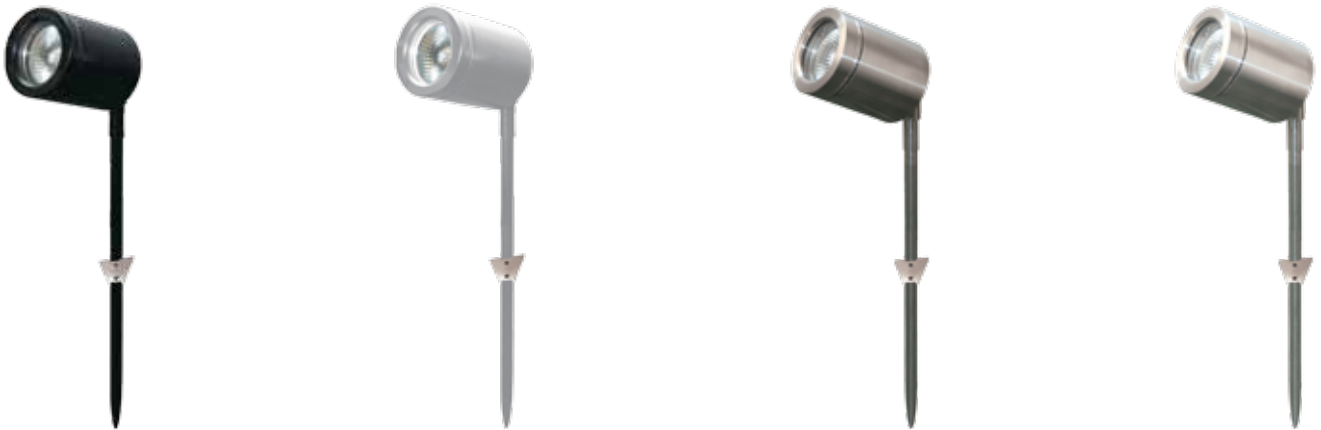

NEWPORT SPIKE

SL7261

FEATURES

- * Garden spike light
- * Machined 316L grade stainless steel body or extruded aluminium body
- * Powder coated finish (Silver, Black)
- * 90° adjustable head
- * Tempered glass diffuser
- * GU5.3 lamp base
- * Lamp not included
- * 12V AC or DC driver required
- * IP65 waterproof
- * Available fitting colours: Silver, Black, Stainless Steel, Anodized Silver

LED LAMP OPTION

- * MR16 LED lamp
(E-STAR MR16 4W, 5W)

TECHNICAL SPECIFICATIONS

Model No.	Material	Fitting Colour
SL7261 BK	Extruded aluminium	Black
SL7261 SL	Extruded aluminium	Silver
SL7261 SLS	Machined 316L grade stainless steel	Stainless Steel
SL7261 AS	Extruded aluminium	Anodized Silver