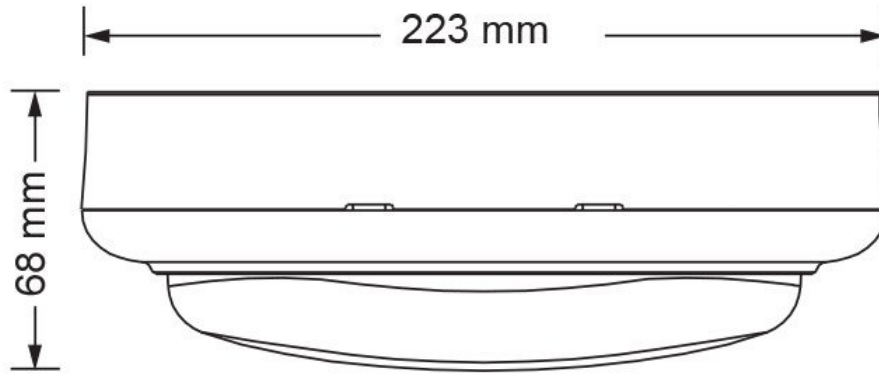

### Design Specifications

- Durable UV resistant white or black polycarbonate body, opal polycarbonate diffuser
- Integral control gear, 15 watt with PIR sensor control, fixed 30 seconds ON, 7 metres diameter detection distance at 2.5hm, daylight threshold < 20 lux
- CRI > 80, 1050lm
- Quick connect installation design
- Robust IK06 protection
- Double insulation

| Beam Angle (°) | Body Colour | Dim (mm)                |
|----------------|-------------|-------------------------|
| 110            | WHITE       | 233(L) x 133(W) x 68(H) |
| 110            | BLACK       | 233(L) x 133(W) x 68(H) |

## Dimensions