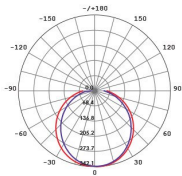

Photometric Data

Unit: cd C0/C180 — C90/C270 —

SL7271CW/WH at 4000K