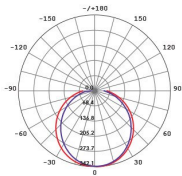

Beam Angle (°)	Body Colour	Dim (mm)
110	WHITE	233(L) x 133(W) x 68(H)
110	BLACK	233(L) x 133(W) x 68(H)

Due to continued product and technology enhancements, data sourced from sal.net.au shall not form part of any contract and or technical performance guarantee unless expressly confirmed in writing by SAL at the time of order. Products are sold in accordance with SAL Terms and Conditions of sale and all images shown are for illustration purposes only and may vary from the actual colour or finish. Unless specifically stated, all IP ratings nominated for Interior products are from "below the ceiling".

Dimensions

Photometric Data

Unit: cd C0/C180 — C90/C270 —

SL7271CW/WH at 4000K

PIXIE AMBIENCE, CHANGE YOUR COLOUR TO MATCH YOUR STYLE.

The innovative PIXIE AMBIENCE SWITCH PLATES have been designed with the end user and installer in mind, allowing you to change the colour face plate as fashion demands.