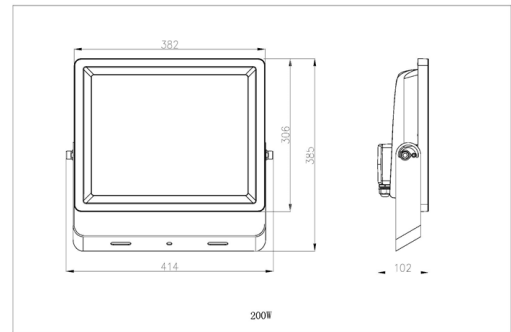

SHADOWECO200BK

Product Images

SHADOWECO100BK