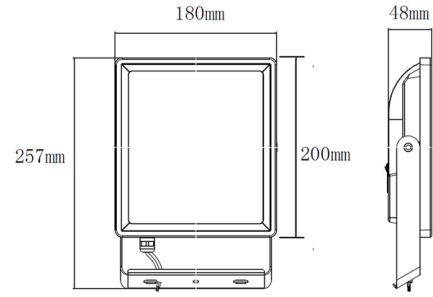

SHADOWECO50CS