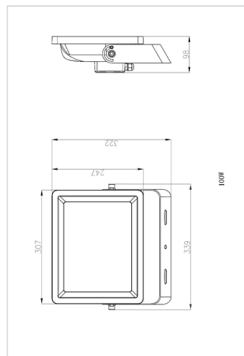

SHADOWECO100BK