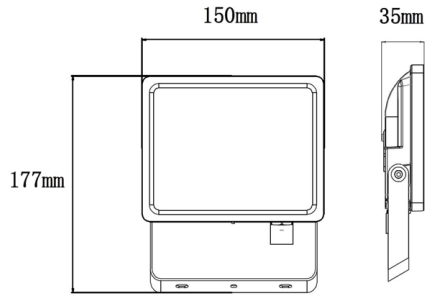

Beam Distribution

CODE	SYSTEM POWER	EXIT LUMEN	LM/W	CCT	DIMENSIONS	WEIGHT	INRUSH CURRENT	INRUSH CURRENT DURATION
SHADOWECO100BK	100W	10000lm	100lm/W	4000K	L339 x W322 x H98mm	4kg	4A	
SHADOWECO200BK	200W	20000lm	100lm/W	4000K	L414 x W385 x H102mm	6kg		
SHADOWECO30CSLS	30W	2900lm	100lm/W	3000K	L150 x W35 x H177mm	0.56kg	11A	288µs
	30W	3100lm		6500K				
	30W	3300lm		4000K				
	15W	1800lm		3000K				
	15W	1900lm		4000K				
	15W	1800lm		6500K				
SHADOWECO50CS	50W	5290lm	100lm/W	4000K	L180 x W48 x H257mm	1kg	75A	5µs
		4700lm		3000K				
		4860lm		6500K				