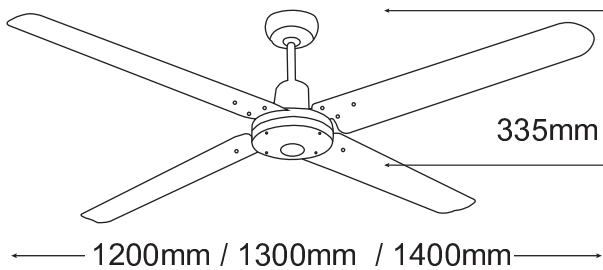

FEATURES

- /// 2 year In Home warranty
- /// High quality brushed nickel and white finishes available
- /// 17 degree blade pitch
- /// Interchangeable blades to make Trisera a 3 blade or a 4 blade ceiling fan
- /// Reversible motor for summer & winter
- /// Available in 1200mm (48"), 1300mm (52"), and 1400mm (56")
- /// Fast fix blade attachment system
- /// 3 speed wall control with light switch included
- /// 304 stainless steel blades on Brushed Nickel models
- /// Silicon coated aluminium blades on White models

DIAGRAMS

FST1234S (1200mm)
FST1334S (1300mm)
FST1434S (1400mm)

FST1234W (1200mm)
FST1334W (1300mm)
FST1434W (1400mm)

Trisera Fan 4 Blade: FST1234 / FST1334 / FST1434

	FORWARD/REVERSE			WALL CONTROL	LUMINOUS FLUX	MAX AIR FLOW
	High	Medium	Low			
CURRENT	0.23A	0.17A	0.12A	3 Speed 2 + 3 5µF / 300V	N/A	TBA
POWER	54W	25W	14.6W			