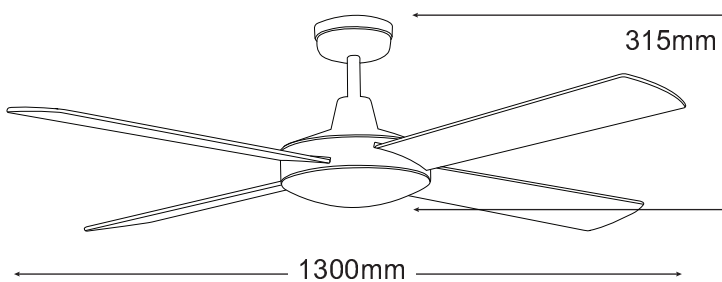

DIAGRAMS

	FORWARD/REVERSE			WALL CONTROL	LUMINOUS FLUX	MAX AIR FLOW
	High	Medium	Low			
RPM	195	131	90	3 Speed 2 + 3 5µF / 300V	N/A	226m³ min-1
CURRENT	0.293A	0.2A	0.138A			
POWER	69W	30W	14.6W