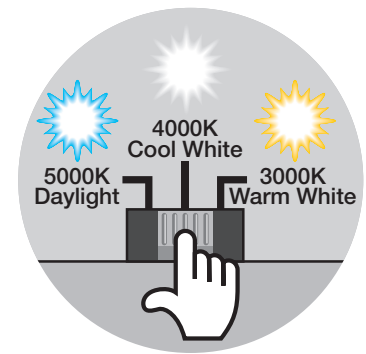

## KEY FACTS

**Tri-colour slide switch:**  
3000K, 4000K, 5000K

**Lifetime:**  
30,000 hours

**Versatile applications:**  
Suitable for both residential  
or commercial use

**Dimmable:**  
Excellent dimming performance

# LED SUPERSTAR DOWNLIGHT TRI-COLOUR SWITCH

**Colour Flexibility - Choose from Daylight 5000K, Cool White 4000K or Warm White 3000K at the time of installation.**

## LED SUPERSTAR TRI-COLOUR DOWNLIGHT

The LEDVANCE LED SUPERSTAR Tri-Colour Downlight allows you to choose the light colour temperature with the Tri-Colour Switch. This feature allows you to set the light colour on installation and gives you the flexibility to choose from Daylight 5000K, Cool White 4000K or Warm White 3000K. Plug and Play for quick installation.

## FEATURES AND BENEFITS

- Tri-Colour slide switch: 3000K, 4000K, 5000K
- Excellent dimming performance
- 8W / 750Lm output (94 Lm/W)
- 90 degree beam angle
- 30,000 hours lifetime
- Quality patented LED chips
- 92mm cut out
- IP44 rating – use in bathrooms
- IC4 rated – fully coverable with insulation
- Pre-wired with flex and plug
- Suitable for residential or commercial use