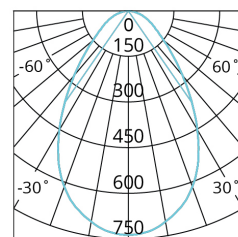

PHOTOMETRIC DIAGRAM

Unit: cd
- C0/180 69.1deg
- C90/270 69.1deg

KEY INFORMATION

Power	11 W
Lumen Output	1010 / 1110 / 1050 lm
Cutout Size	75 mm
Mounting Type	Recessed
Dimming Type	Phase-Cut Dimmable (Trailing Edge, 10-100%)
Body Colour	White
IP Rating	IP65
IC Rating	IC-4
Rebate Scheme Approvals	Not Applicable
Driver	Remote
Warranty	5 Years

PHOTOMETRIC

Efficacy	90 / 105 / 93 lm/W
CCT	3000 / 4000 / 5700 K
CRI	> 85
SDCM	< 3
UGR	< 31
Beam Angle	70°
Lifespan	>36,000hrs@Ta25°C(L70)

ELECTRICAL

Input Voltage	220-240Vac, 50/60Hz
Power Factor	> 0.9
Electrical Classification	CLASS II
Surge Protection	Overload / Short Circuit

OTHERS

Angle Flexibility	0 - 30°
Body Material	Aluminium
Diffuser Material	Polycarbonate (Clear)
Operating Ambient Temp.	-20 to 50°C
Connection Type	1.1m Flex & Plug
Weight	0.3 kg
Dimensions	Ø109 mm x 89 mm