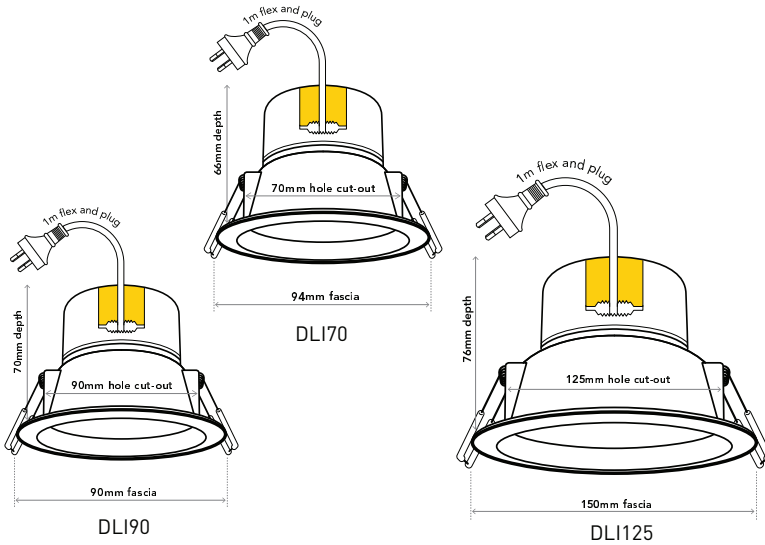

A brand of **legrand**

DLI70 Series (Black DLI7003BL)

DLI70 Series

DLI90 Series

DLI125 Series

Cat no.	Description	Ceiling cut-out	Wattage	Ceiling depth	Fascia size	Lumens	Colour temp	Beam angle	CRI	IP rating
DLI7001	Warm white / white finish	70mm Ø	5W	66mm	94mm Ø	505lm	3000K	90°	80+	IP44
DLI7002	Cool white /white finish	70mm Ø	5W	66mm	94mm Ø	515lm	4000K	90°	80+	IP44
DLI7003	Warm white / brushed chrome finish	70mm Ø	5W	66mm	94mm Ø	505lm	3000K	90°	80+	IP44
DLI7003BL	Warm white / Black finish	70mm Ø	5W	66mm	94mm Ø	505lm	3000K	90°	80+	IP44
DLI7004	Cool white / brushed chrome finish	70mm Ø	5W	66mm	94mm Ø	515lm	4000K	90°	80+	IP44
DLI7004BL	Cool white / Black finish	70mm Ø	5W	66mm	94mm Ø	515lm	4000K	90°	80+	IP44
DLI9001	Warm white / white finish	90mm Ø	7W	70mm	110mm Ø	700lm	3000K	85°	80+	IP44
DLI9002	Cool white / white finish	90mm Ø	7W	70mm	110mm Ø	820lm	4000K	85°	80+	IP44
DLI9003	Warm white / brushed chrome finish	90mm Ø	7W	70mm	110mm Ø	700lm	3000K	85°	80+	IP44
DLI9003BL	Warm white / Black finish	90mm Ø	7W	70mm	110mm Ø	700lm	3000K	85°	80+	IP44
DLI9004	Cool white / brushed chrome finish	90mm Ø	7W	70mm	110mm Ø	820lm	4000K	85°	80+	IP44
DLI9004BL	Cool white / Black finish	90mm Ø	7W	70mm	110mm Ø	820lm	4000K	85°	80+	IP44
DLI12501	Warm white / white finish	125mm Ø	7W	76mm	150mm Ø	750lm	3000K	90°	80+	IP44
DLI12502	Cool white / white finish	125mm Ø	7W	76mm	150mm Ø	880lm	4000K	90°	80+	IP44
DLI12503	Warm white / brushed chrome finish	125mm Ø	7W	76mm	150mm Ø	750lm	3000K	90°	80+	IP44
DLI12504	Cool white / brushed chrome finish	125mm Ø	7W	76mm	150mm Ø	880lm	4000K	90°	80+	IP44

- Integrated dimmable driver compatible with trailing edge dimmers
- Smooth dimming range
- Suitable for 70mm, 90mm and 125mm hole cut-outs
- Only 5W to 7W power consumption
- Up to 880 lumens output
- Maximum efficacy up to 125lm/W
- Insulation rating: IC-F and IC-4
- Fitted with 1m flex and plug
- IP44 weatherproof
- Low ceiling depth
- Suitable for slab canisters
- 35,000h lifespan
- 3 year warranty