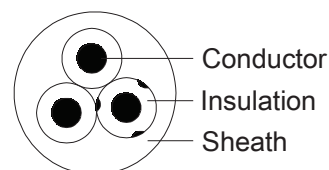

## Part No: OD324xx

Power Cable

Description	0.75mmsq. Stranded PACW, 3Cores, V-90 PVC Insulation, 5V-90 PVC Sheath.
Applicable Standards	AS/NZS 1125, AS/NZS 3808, AS/NZS 3191
Suitable Applications	Power supply wire, suitable for indoor small electrical instrument, or general in portable tool.

### Cable Construction Drawing

### Cable Construction Relative Parts