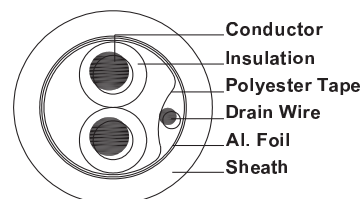

## Part No: MCP7041S

Description	18AWG (7/0.4mm) Stranded PACW, Single Twisted Pair, V-90HT PVC Insulation, Aluminium Polyester Tape Overall Screen, TACW 22AWG (7/0.25mm) Drain Wire, V-90HT PVC Sheath.
Applicable Standards	AS/ACIF S008, AS 1049
Suitable Applications	For low voltage device connection. Not Suitable for mains connection.

### Cable Construction Relative Parts

Instrumentation Cable