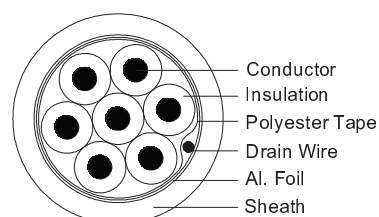

garland
cables

pro series

Industrial / Power / Data / Security / Fibre

Garland's Pro Series range is the experts' choice for high quality cables.

Part No: MC147S

Security Cable

Description	Stranded 21AWG PACW, 7Cores, PVC Insulation, Aluminium Polyester Tape Overall Screen, Stranded 24AWG TACW Drain Wire, PVC Sheath.
Applicable Standards	AS/ACIF S008, BS4737-3.30
Suitable Applications	For inter-connecting wiring, suitable for use in Security/Intruded Alarm system; Use in low voltage/low current applications such as intercommunication. Not suitable for mains connection.

Cable Construction Drawing

Cable Construction Relative Parts

Cable Description					
Conductor	AWG	Stranding	Area(mm ²)	Diameter(mm)	Material
	21	14/0.2	0.44	0.87	PACW
Insulation	Cores :	7			
	Material :	PVC			
	Colour :	White, Blue, Red, Black, Yellow, Green, Brown			
	Nominal Thickness (mm) :	0.3			
Screen	Material : Al. Polyester Tape			Coverage : 100%	
	AWG	Stranding	Area(mm ²)	Diameter(mm)	Material
Drain Wire	24	7/0.2	0.22	0.6	PACW

Garland's Pro Series range is the experts' choice for high quality cables.

Sheath	Material :	PVC
	Colour :	Grey
	Nominal Thickness (mm) :	0.7
	Nominal OD (mm) :	6.6

Electrical Properties

Voltage Rating	ELV
Max. Conductor DC Resistance @ 20°C	45.2Ω/km
Min. Insulation Resistance @ 20°C	50MΩ.km
Voltage Test: Conductor to core	1.5 kV ac/1min
Voltage Test: Core to sheath	3.0 kV ac/1min

Supply Information

Pack Size	Pack Type	Dimensions	Qty Per Carton	Cartons Per Pallet
100m	Plastic Reel	10 x 4.5 x 5"	2R	
500m	Wooden Reel	W39 x 21.8cm	1R	

- Madison reserves the right to make changes to the products described in this specification without prior notice
- All values subject to factory tolerances