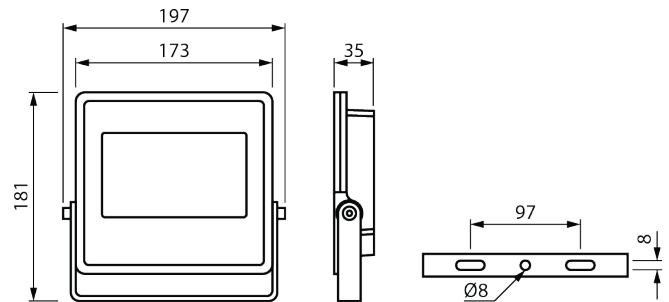

Dimensions

davislighting.com

davislighting.com.au

All photometric and electrical data published are of $\pm 10\%$ tolerance. Characteristics and specifications may change without notice. All electrical installations / connections should be carried out by a suitably qualified person. Application images are indicative only and may not contain actual Davis product. The information contained in this publication is typical and must not be interpreted as a guarantee of individual product performance.