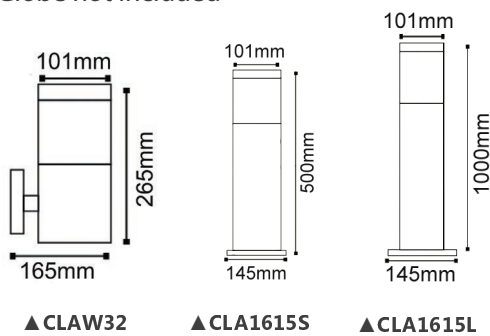

ELANORA SERIES

Stainless Steel Wall Lights/ Ballards

- Input voltage: 240V AC 50Hz
- Stainless steel 304 body
- Clear PC diffuser
- E27 lamp holder included
- Max.wattage: 60W
- Globe not included

▲ CLAW32

▲ CLA1615S, 1615L

CODE	DESCRIPTION	DIMENSIONS		
		LENGTH (mm)	DIAM (mm)	CARTON QTY
CLAW32	SS 304 WALL LAMP E27 SURFACE MOUNT	265	Ø101	1/10
CLA1615S	SS 304 SHORT BODY BOLLARD LAMP E27	500	Ø101	1/10
CLA1615L	SS 304 LONG BODY BOLLARD LAMP E27	1000	Ø101	1/10

CLA1615S & CLA1615L: inner hole cut out in base plate: Ø57mm; outer hole cut out in base plate: Ø69mm; base plate: Ø144mm

UPDATED ON 05.12.2016