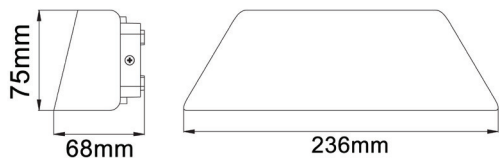

30,000 HRS	BEAM 120°	IP 65	2 YEAR WARRANTY
---------------	--------------	----------	--------------------

CODE	DESCRIPTION	TECHNICAL DATA			
		KELVIN (K)	LUMENS (LM)	WATT (W)	CARTON QTY
ATEN1	BLK CURVED LED EXTERIOR WALL LIGHT UP/DOWN 3000K	3000	470	9	1/9
ATEN2	WH CURVED LED EXTERIOR WALL LIGHT UP/DOWN 3000K	3000	470	9	1/9