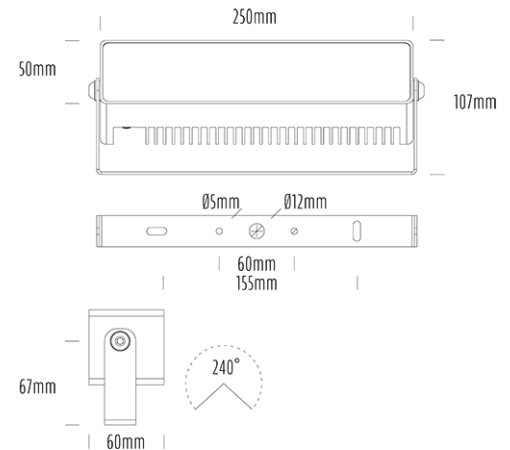

Slimline architectural floodlight

SPECIFICATIONS

Product Code	AQL-980
Family	LumenaPro
Construction Material	CNC Machined Aluminium
IP Rating	IP67
Warranty	5 Year Aqualux Warranty

CONFIGURED OPTIONS

Variant Code	AQL-980-A4B0503035Q
Body Colour	Venerable Silver
Control Gear	24V DC
Rated Power	50W
Nominal Lumens	4000 lm
CCT / Colour	2500mA / 3000K
Optical	35
CRI	80
Other	AqualuxPLUS QuickConnect
Dimming	PWM 10V Dimming

INTRODUCTION

The AQL-980 is a low-profile, high-powered floodlight for residential and commercial lighting applications. Machined from solid aerospace grade aluminium, the performance / size ratio puts the AQL-980 at the top of the class. Featuring multiple configurable options and available in a wide range of body colours, the AQL-980 is the perfect choice for advanced lighting design.