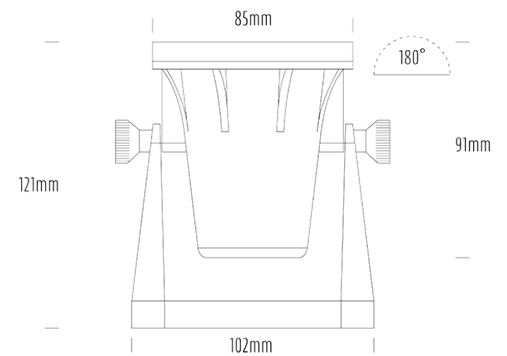

Pond Light

SPECIFICATIONS

Product Code	AQL-415
Family	Hydra
Construction Material	Solid Cast Brass
Cable	4m Aqualux 2-Core Silicone / PTFE Cable
IP Rating	IP68
Warranty	3 Year Aqualux Warranty

CONFIGURED OPTIONS

Variant Code	AQL-415-B2M
Body Colour	Black
Control Gear	MR16
Dimming	Lamp Dependant

INTRODUCTION

IP68 cast brass surface mount spot light.
Ideal for ponds & water features.

1300 662 644
sales@aqualux.com.au